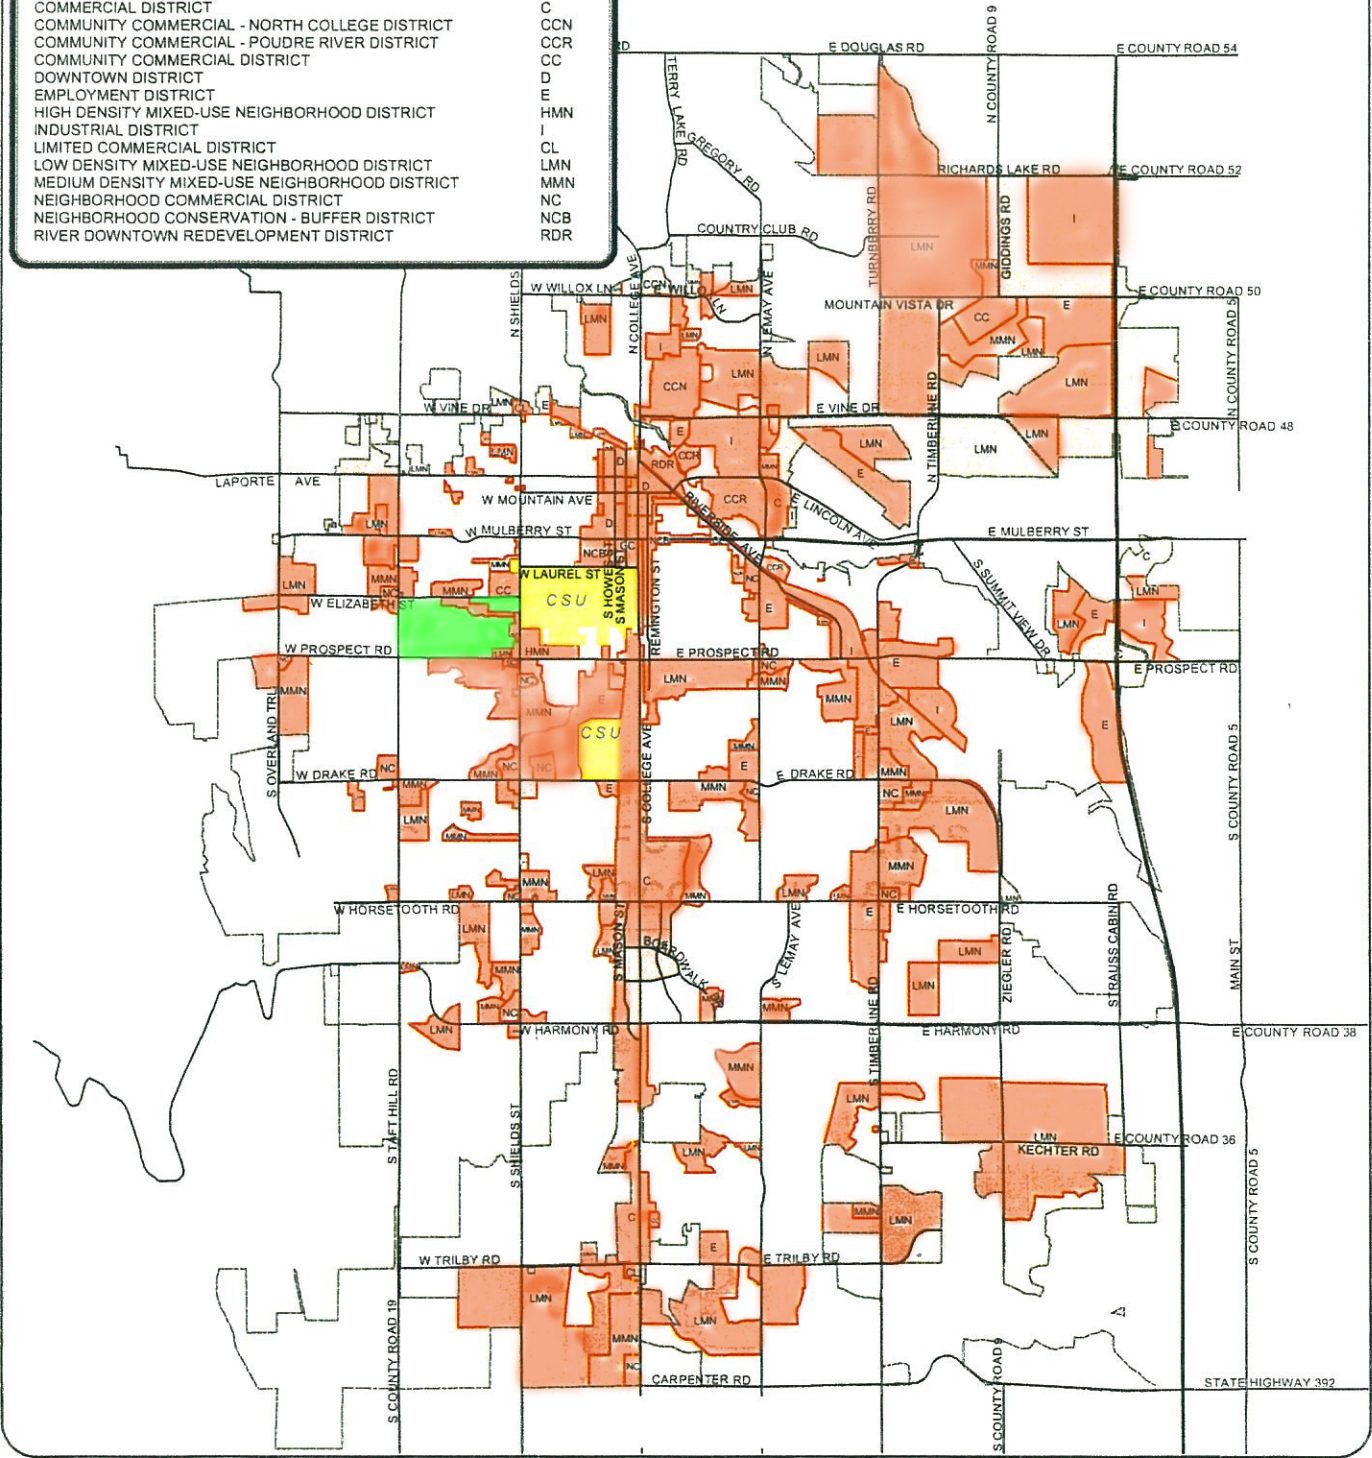

CITY OF FORT COLLINS

DESIGNATED EXTRA OCCUPANCY RENTAL ZONES

Zone Name	Zone
COMMERCIAL DISTRICT	C
COMMUNITY COMMERCIAL - NORTH COLLEGE DISTRICT	CCN
COMMUNITY COMMERCIAL - POUDRE RIVER DISTRICT	CCR
COMMUNITY COMMERCIAL DISTRICT	CC
DOWNTOWN DISTRICT	D
EMPLOYMENT DISTRICT	E
HIGH DENSITY MIXED-USE NEIGHBORHOOD DISTRICT	HMN
INDUSTRIAL DISTRICT	I
LIMITED COMMERCIAL DISTRICT	CL
LOW DENSITY MIXED-USE NEIGHBORHOOD DISTRICT	LMN
MEDIUM DENSITY MIXED-USE NEIGHBORHOOD DISTRICT	MMN
NEIGHBORHOOD COMMERCIAL DISTRICT	NC
NEIGHBORHOOD CONSERVATION - BUFFER DISTRICT	NCB
RIVER DOWNTOWN REDEVELOPMENT DISTRICT	RDR

Legend

- Streets - Major
- City Limits
- Yellow box Colorado State University
- Orange box City zoning for extra occupancy Rentals
- Orange box C, CC, CCN, CCR, CL, D, E, HMN, I, LMN, MMN, NC, NCB, RDR